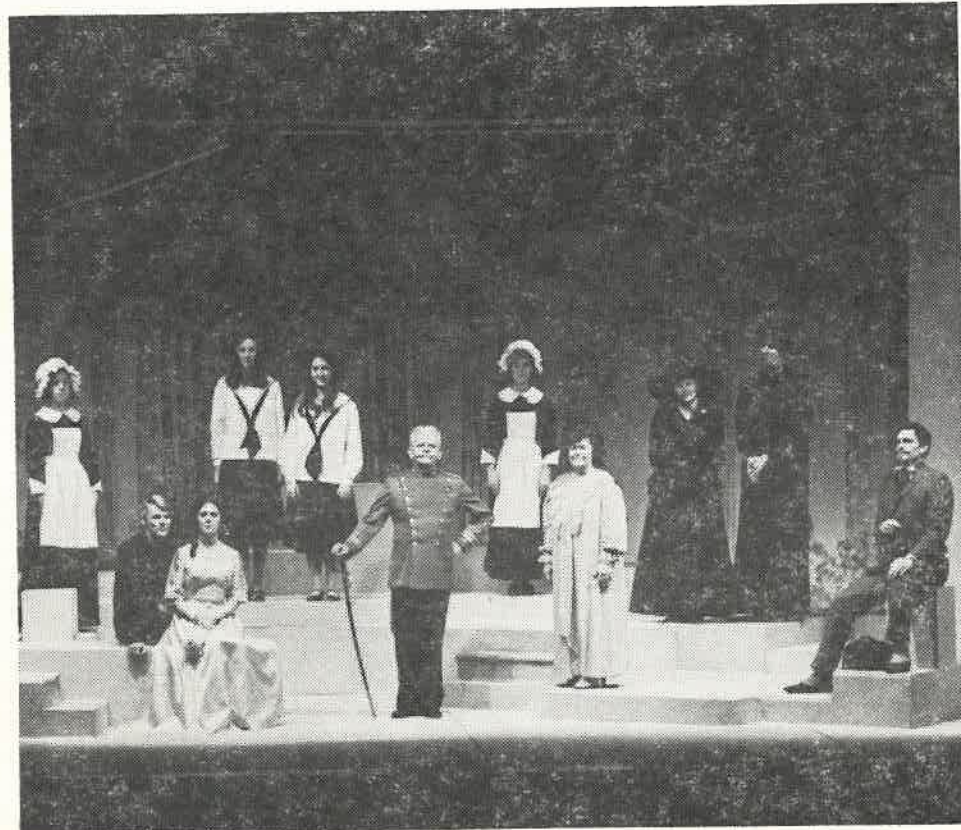

Members of Cast

Front Row: Gordon Daniel, Susan Sandegren, Robert Schmid, Edna Peterson, Kent Alcorn.
Back Row: Linda Norton, Barbara Behrman, Kristie Acheson, Ada Huffman, Jeanette Schmid, Donald Melville.